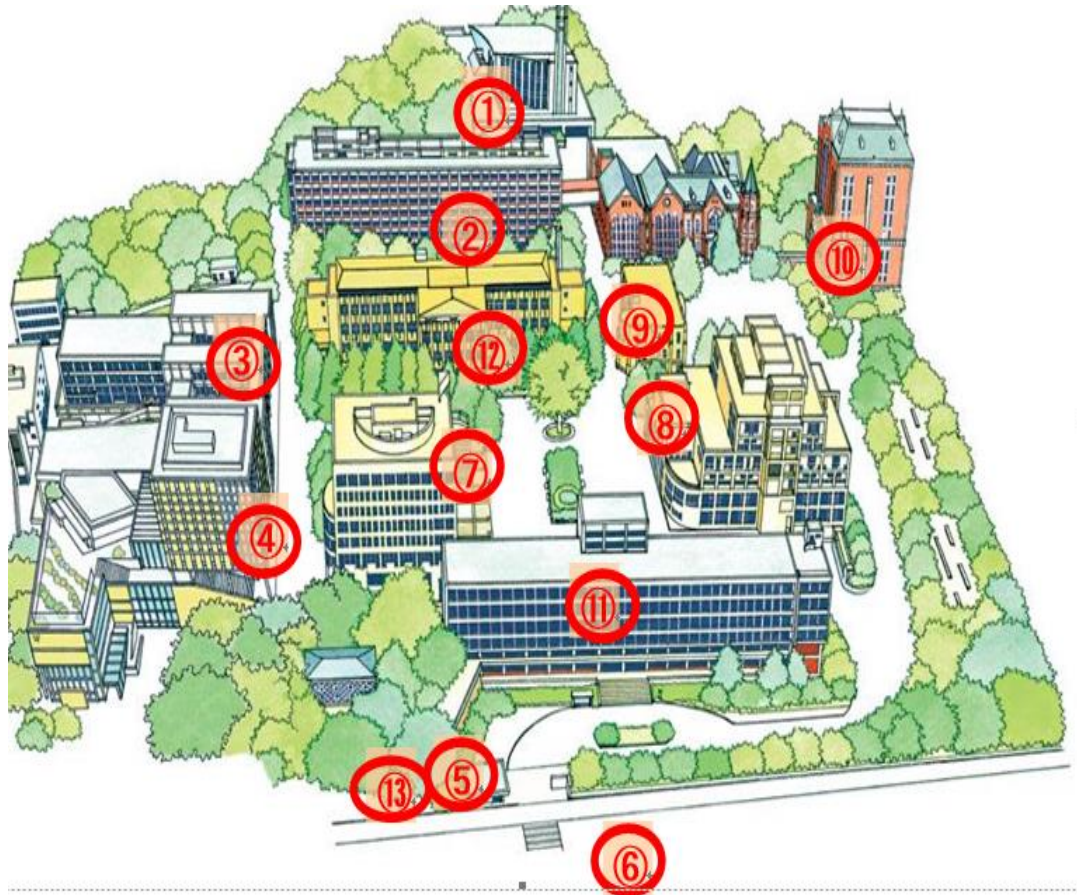

AED MAP in Mita Campus

- ① 1F North Bldg, Health Center
- ② Faculty Research Bldg
- ③ 1F West School Bldg, Entrance Hall
- ④ 1F South Bldg, reception
- ⑤ Main Gate Security Office
- ⑥ 1F annex, Entrance Hall
- ⑦ 1F Graduate School Bldg
- ⑧ 1F University Library
- ⑨ 1F Keio Corporate Administration
"Jukukan-kyoku"
- ⑩ East Bldg atrium
- ⑪ 1F South School Bldg, Entrance Hall
- ⑫ 1F First School Bldg,
next to the men's restroom entrance
- ⑬ 1F Information Plaza, Entrance Hall