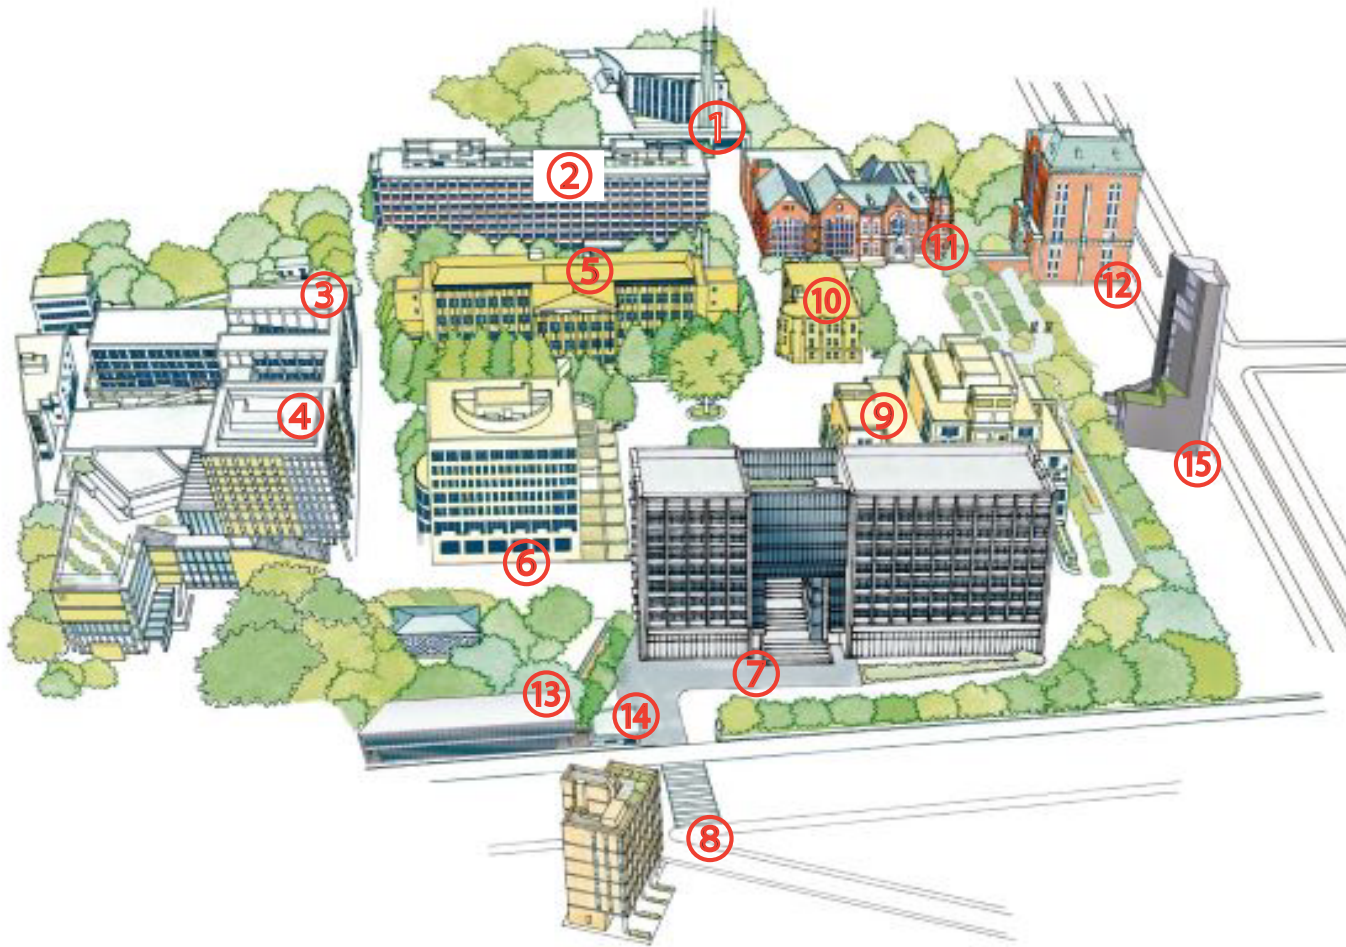

AED MAP in MITA Campus

- ① 1F North Bldg
- ② 1F Faculty Research Bldg
- ③ 1F West School Bldg, Entrance Hall
- ④ 1F South Bldg , reception
- ⑤ 1F First School Bldg,
next to the men's restroom entrance
- ⑥ 1F Graduate School Bldg
- ⑦ 1F South School Bldg, Entrance Hall
- ⑧ 1F annex, Entrance Hall
- ⑨ 1F University Library
- ⑩ 1F Keio Corporate Administration
"Jukukan-kyoku"
- ⑪ 1F The Old Library
- ⑫ 1F East Bldg atrium
- ⑬ 1F Information Plaza, Entrance Hall
- ⑭ Main Gate Security Office
- ⑮ 1F East Annex, Entrance Hall