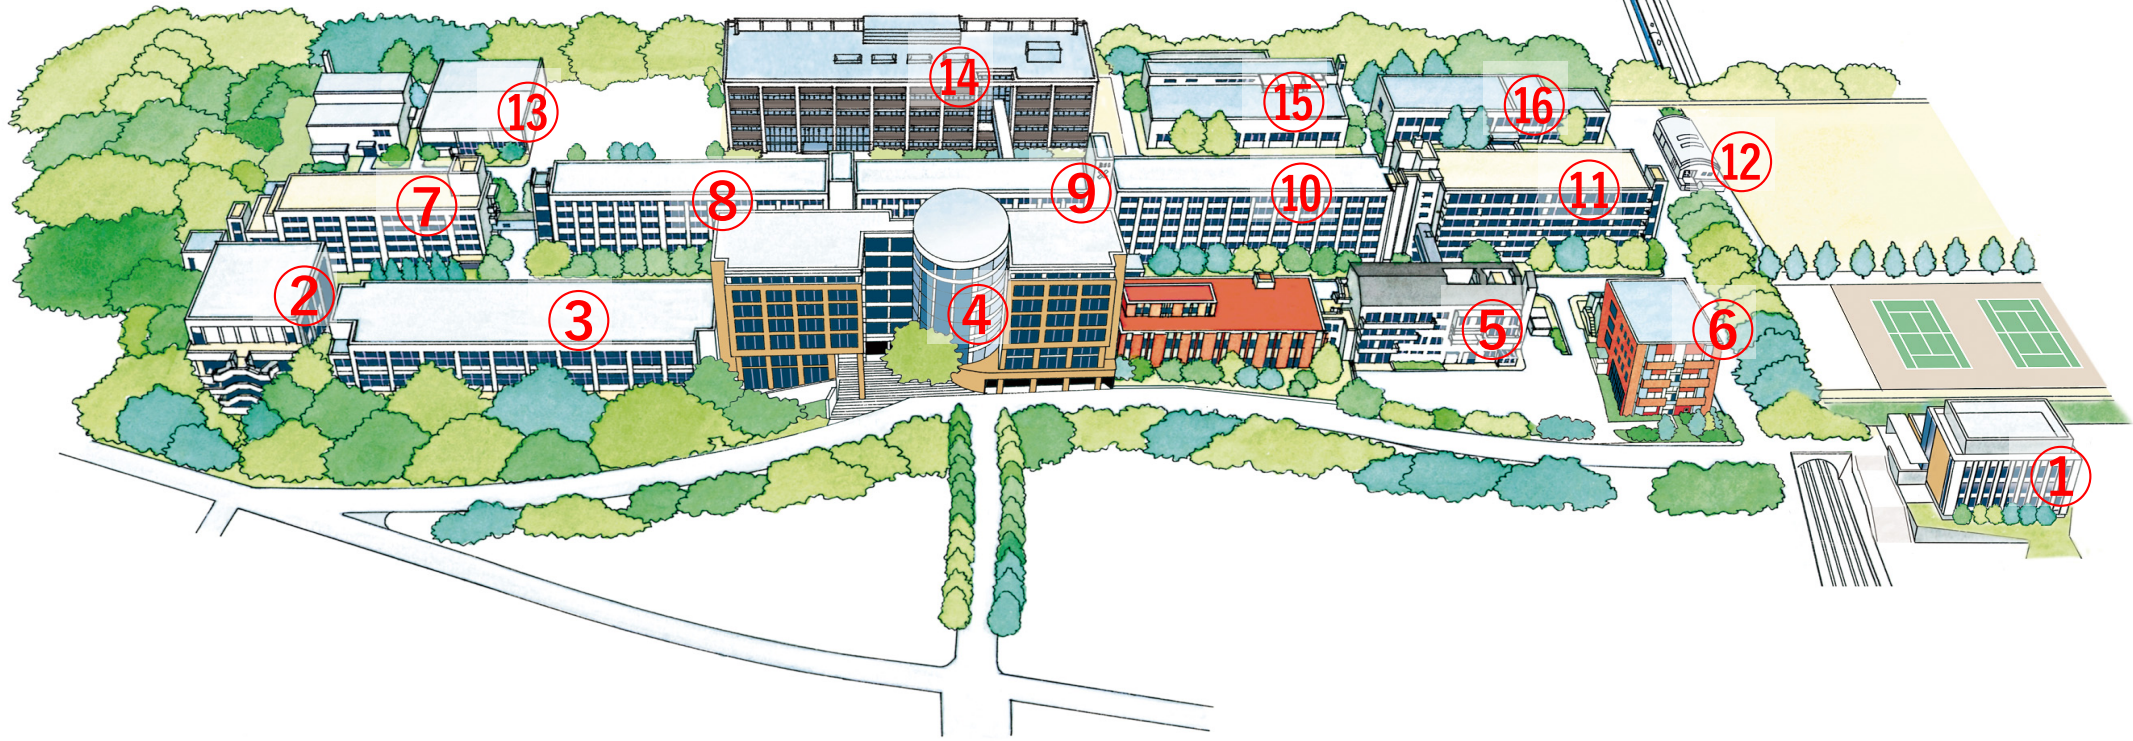

# The location of AED (Automated External Defibrillator) in Yagami Campus.

- ①7th Building: Technology Center 1F   ②11th Building: Lecture Rooms 1F   ③12th Building: Lecture Rooms 1F   ④14th Building “Sosokan”: B1F(Guard Room )・Elevator Hall 1F・Media Center 1F   ⑤16th Building A: 1F・3F(Health Center)   ⑥16th Building D: Research Center for Molecules, Supra-Molecules Supra-Structured Materials 1F   ⑦22nd Building: 1F   ⑧23rd Building: 1F   ⑨24th Building: 3F・5F   ⑩25th Building: 1F   ⑪26th Building: 1F   ⑫27th Building: Gymnasium   ⑬32nd Building: 1F   ⑭34th Building: 1F・4F   ⑮35th Building: 1F   ⑯36th Building : Industry-Academia-Government Collaboration Center 1F
- \* Accessible for 24 hours**